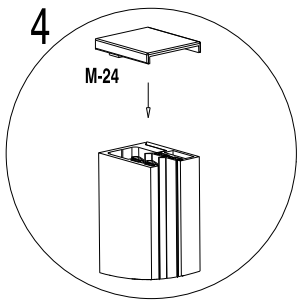

M-28  DIN 7982 4,2x32 2

M-30  3

B

B

B

EUROPEAN SYSTEMS SERVICES
contact@expertbath.com

13

UNE-EN 14428