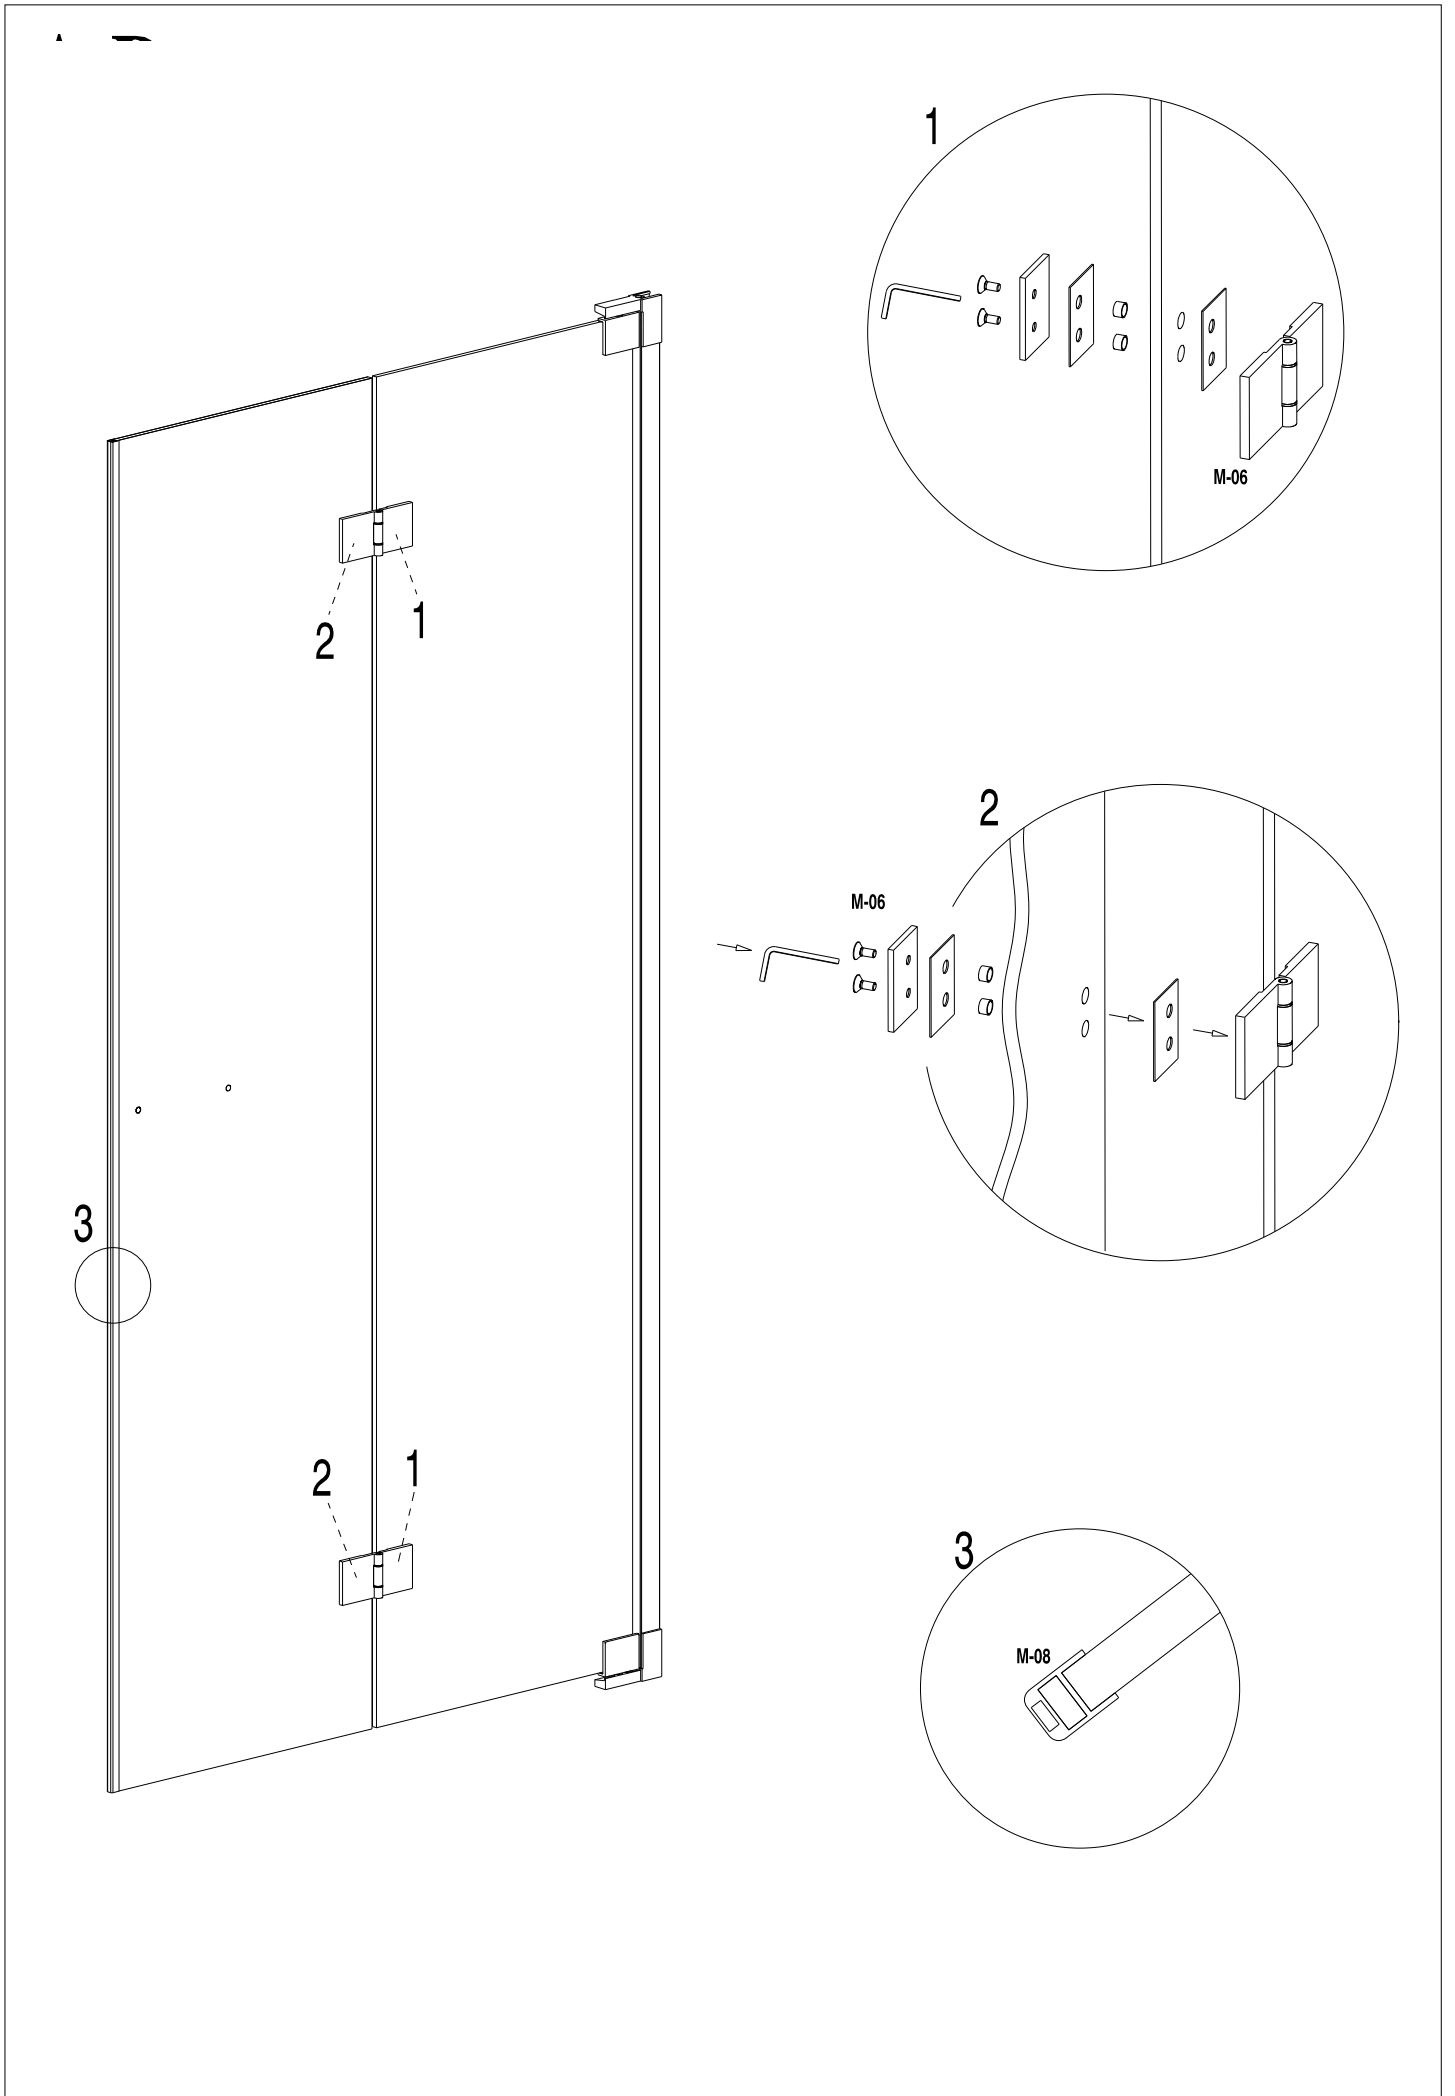

M-28  DIN 7982 4,2x32 2

M-30  3

B

B

B

EUROPEAN SYSTEMS SERVICES
contact@expertbath.com

13

UNE-EN 14428