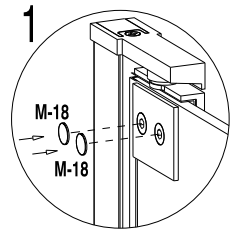

M-28  DIN 7982 4,2x32 2

M-30  3

B

B

B

EUROPEAN SYSTEMS SERVICES
contact@expertbath.com

13

UNE-EN 14428