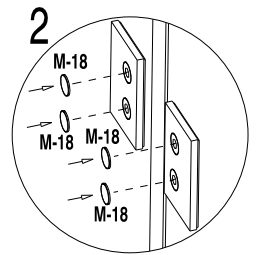

M-28  DIN 7982 4,2x32 2

M-30  3

B

B

B

EUROPEAN SYSTEMS SERVICES
contact@expertbath.com

13

UNE-EN 14428