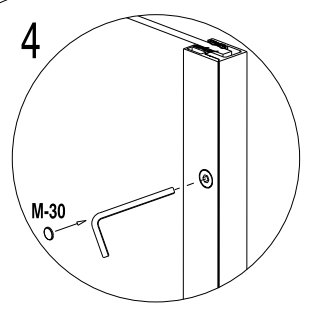

M-28  DIN 7982 4,2x32 2

M-30  3

B

B

B

EUROPEAN SYSTEMS SERVICES
contact@expertbath.com

13

UNE-EN 14428